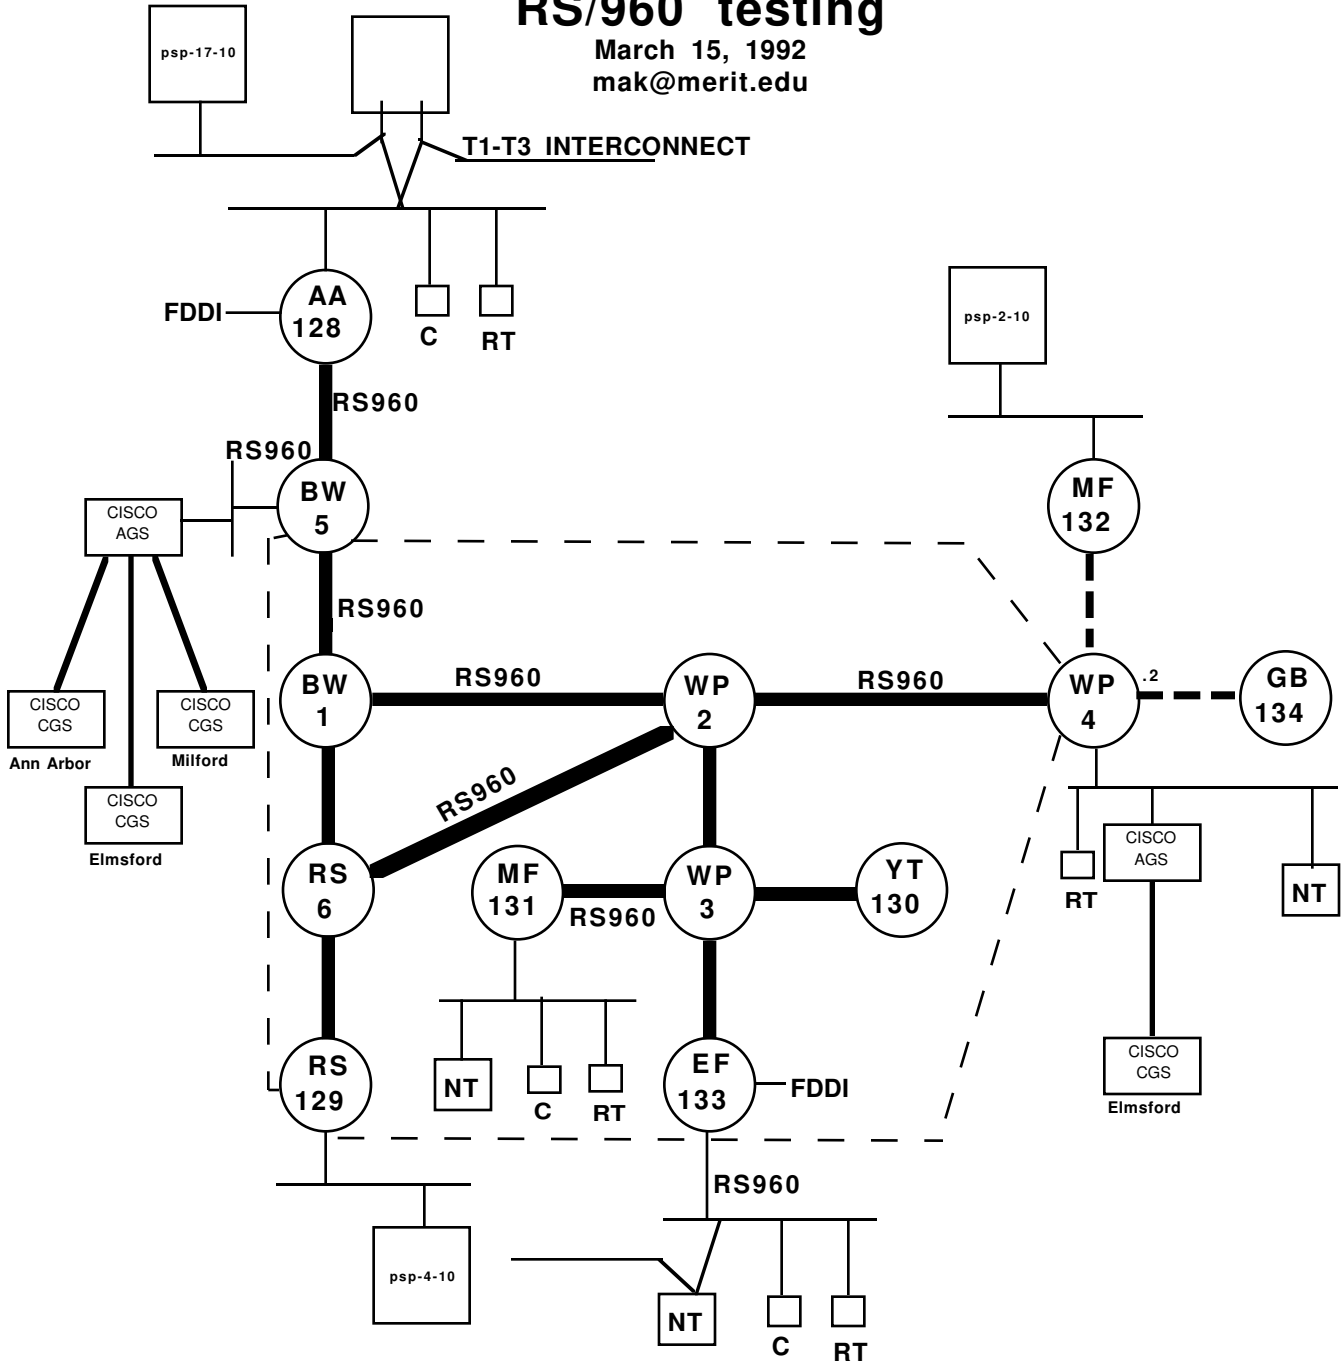

# T3 Research Network RS/960 testing

March 15, 1992  
mak@merit.edu

- T1 Safety Net
- Ethernet
- 56Kb
- - - T1
- T3

C = CISCO ROUTER  
RT = IBM RT ROUTER

AA = Ann Arbor  
BW = Bridgewater  
RS = Richardson  
MF = Milford  
WP = White Plains  
GB = Gaithersburg  
EF = Elmsford